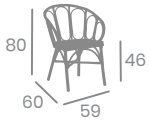

Sillón NASSAU