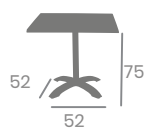

Ref. 9770

70x70
Tablero Compact
Ceniza